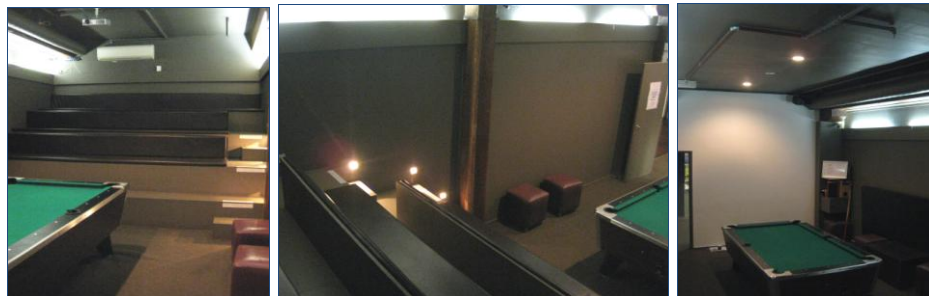

## *Photos of The Paddington before opening hours*

*Main Bar Area*

*Boardroom*

*Corporate Box*

## ***Corporate Box***

*Our Corporate Box – a versatile air-conditioned space with a data projector, large screen, sound and internet connection that can hold up to 50 people – is perfect for live sports events with its grandstand style seating, great as a larger group meeting space or for any social event in your own unique, private area.*