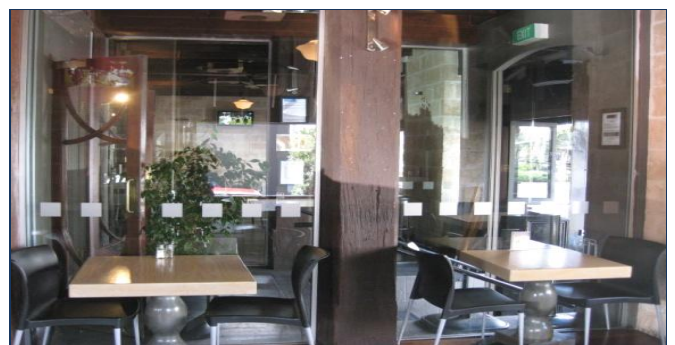

thepaddington

Function Inquiries Contact Information

Phone:	0800 FUNCTIONS	Email	functions@thepaddington.co.nz
Mobile:	021 783071	Website	www.thepaddington.co.nz
Loyalty Programme	FrenzCard	Website	www.loyalty-services.co.nz

Participating Retailer - swipes through EFTPOS and earns 10% on your spend

A 5 minute drive from the heart of Auckland city centre and close to Vector Arena, The Paddington Bar & Restaurant is a classic venue situated in the famous, bustling district of Parnell.

The Paddington offers superb gastro pub fare made with the finest quality produce, served all day and night.

We also have an extensive range of local and international beers, some of New Zealand's best wines and a wide variety of spirits, liqueurs and cocktails to enjoy in the warm, comfortable surroundings and vibrant atmosphere of The Paddington bar.

Photos of The Paddington before opening hours